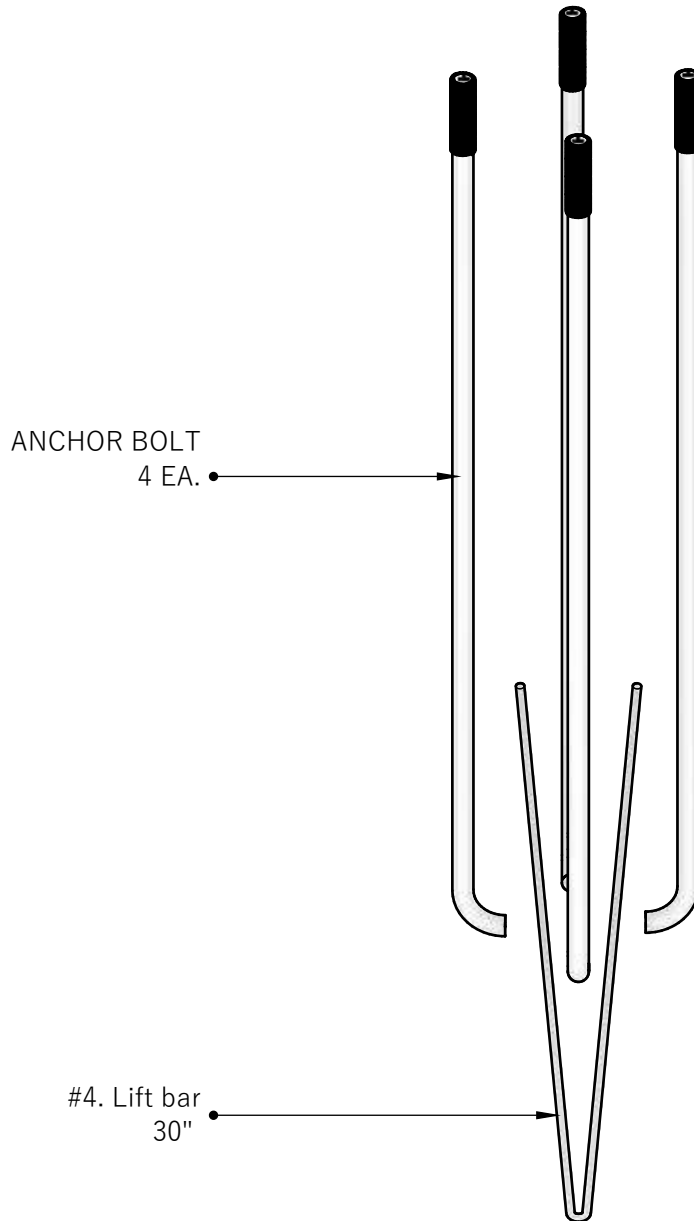

# UM1-SL

Anchor Bolt Detail

1111 NE 11th St.  
Redmond OR, 97756  
541-923-3272

CEC UM1-SL