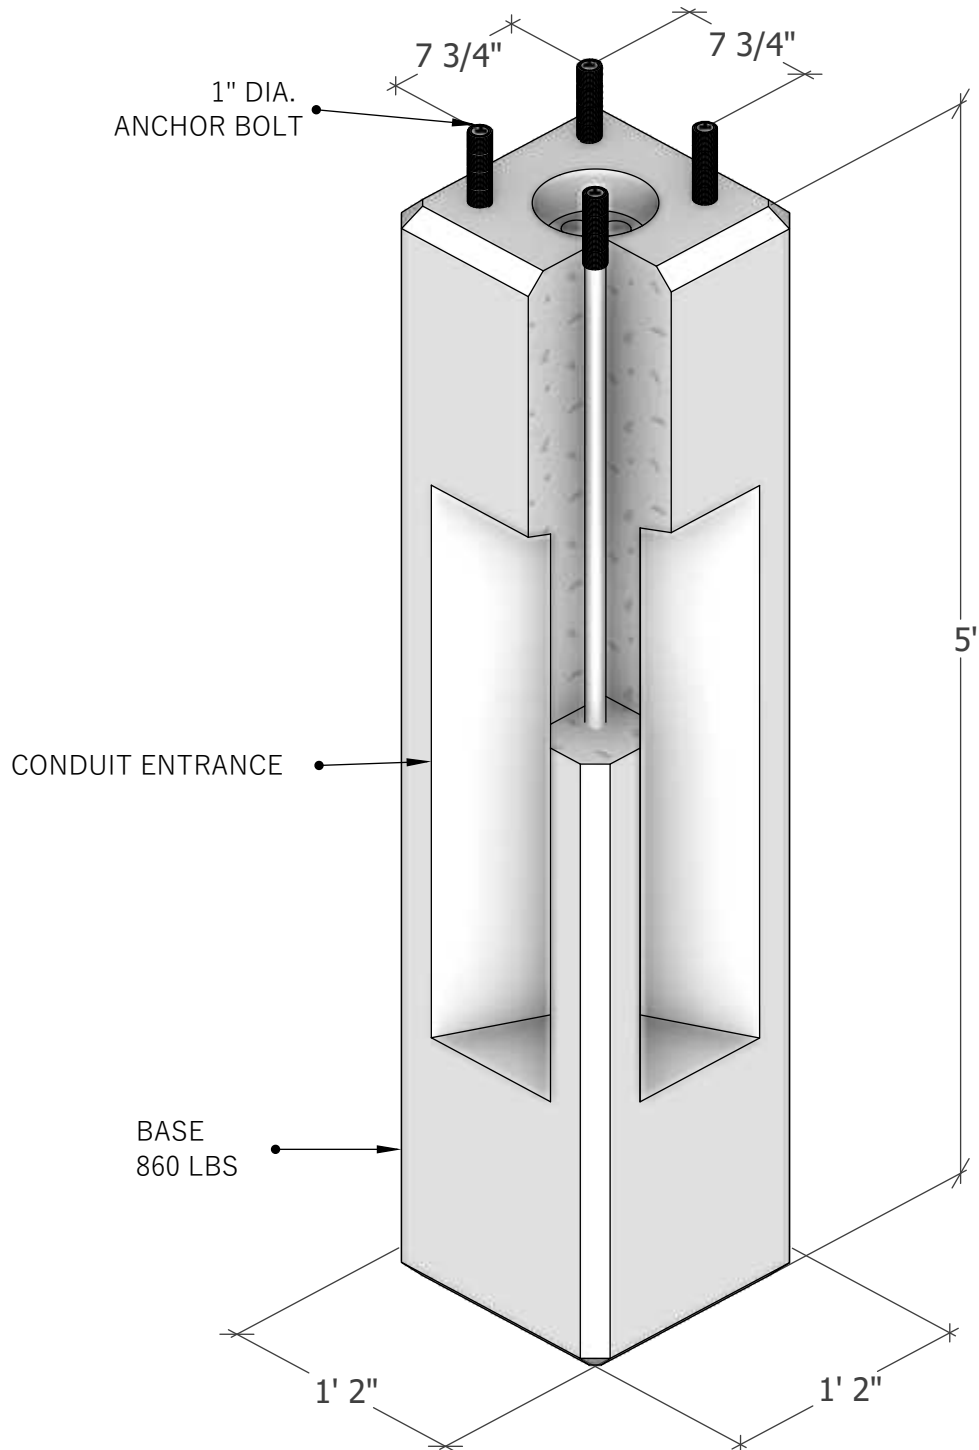

UM1-SL

1111 NE 11th St.
Redmond OR, 97756
541-923-3272

CEC UM1-SL