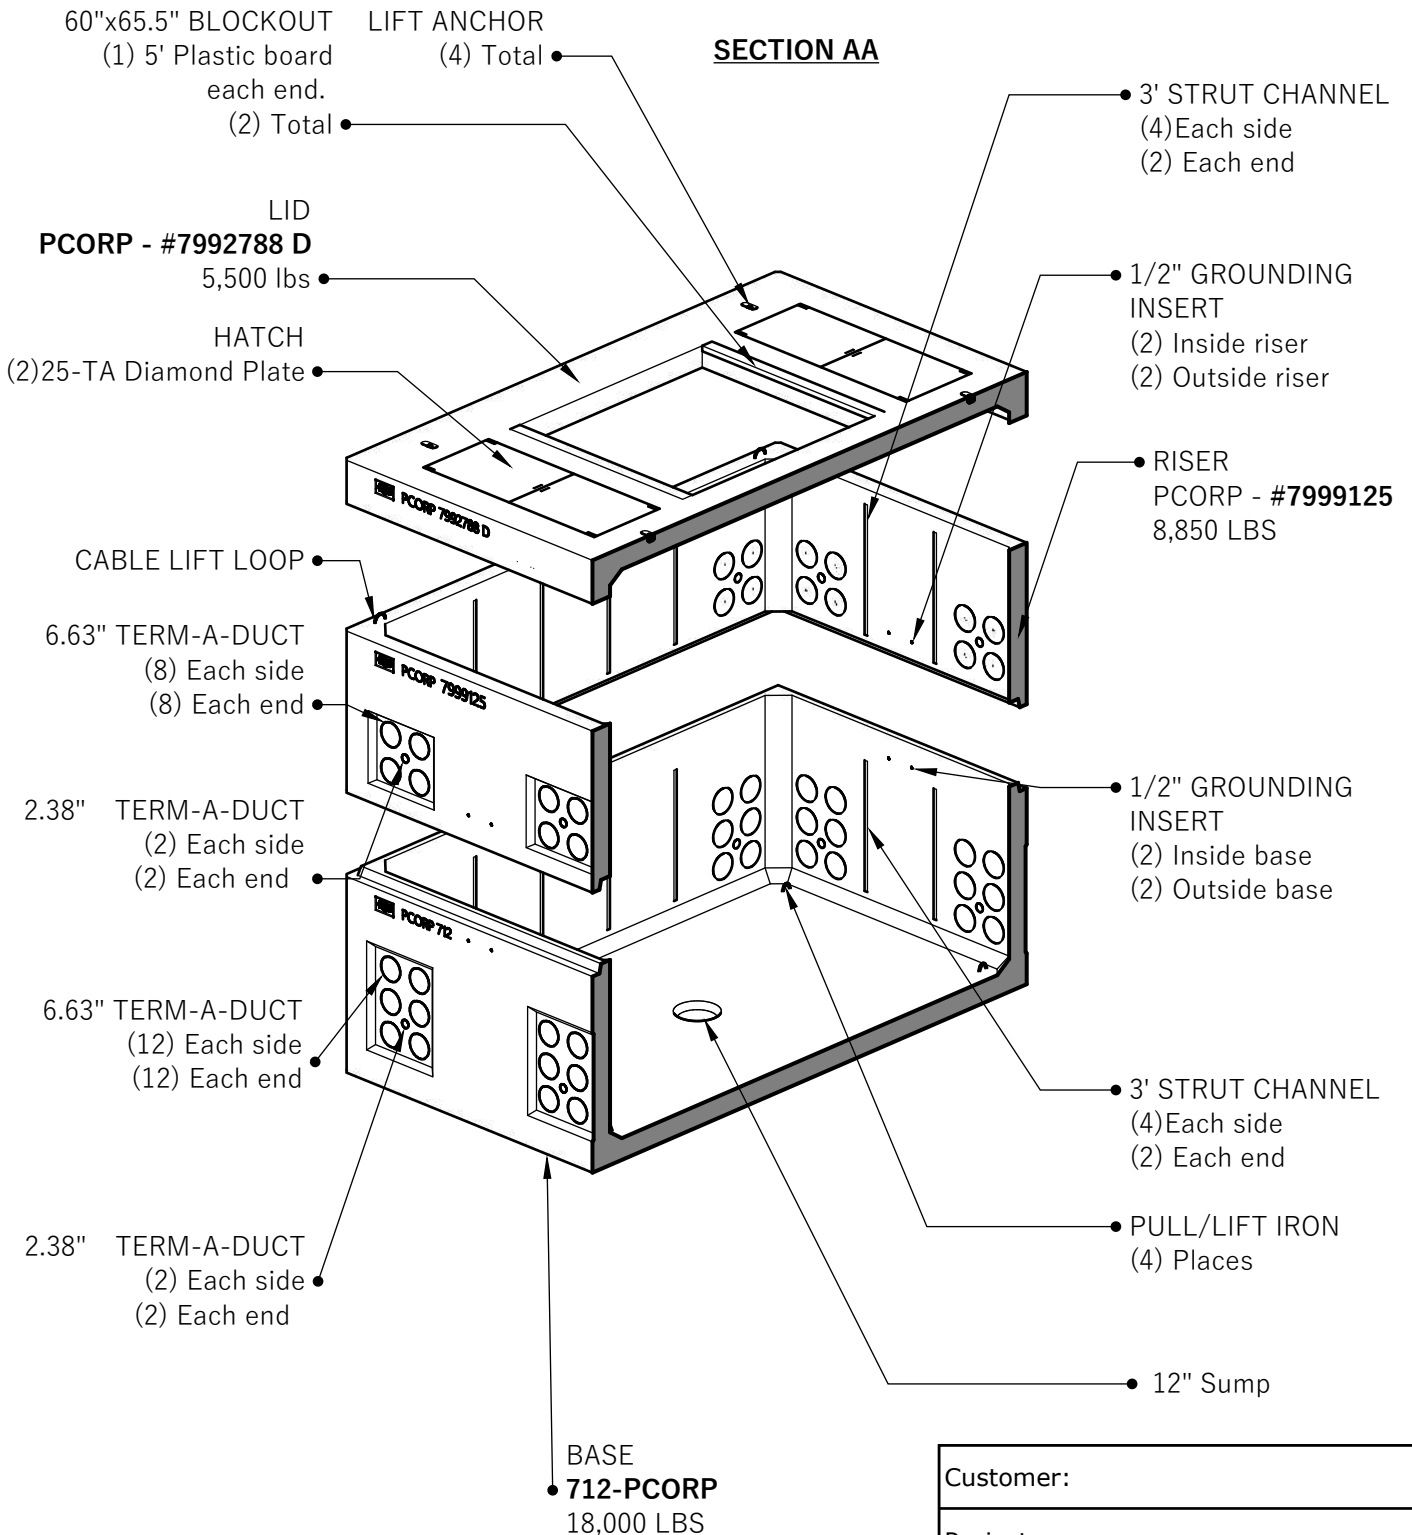

712-PCORP-SWITCH

SI #7992788 &
#7999125

Sleeve-15,25,and 35 kV, 600-AMP, Deadfront Switchgear, Padvault

SECTION AA

Customer:
Project:
Product: 712-PCORP-SWITCH SI #7992788 & #7999125