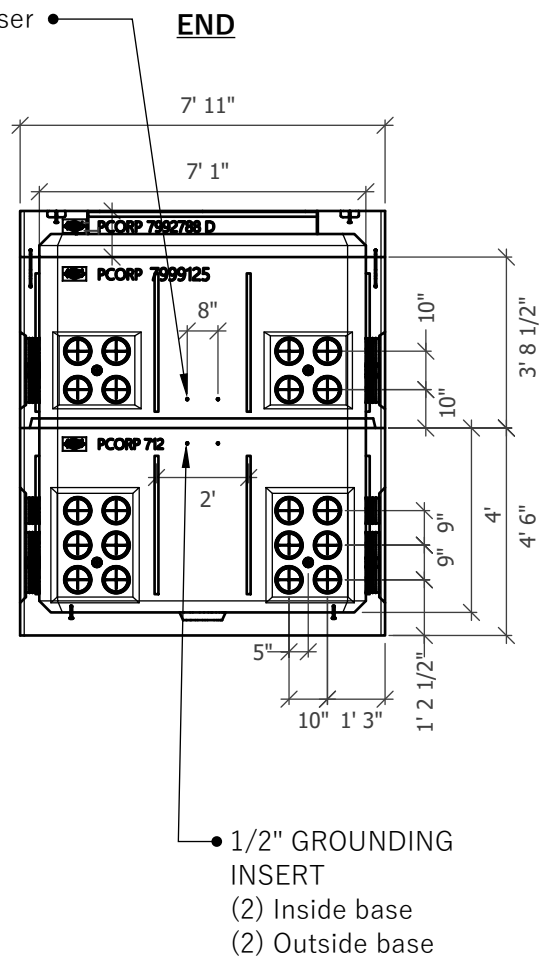

# 712-PCORP-SWITCH

SI #7992788 &  
#7999125

Sleeve-15,25,and 35 kV, 600-AMP, Deadfront Switchgear, Padvault

## SECTION AA

Customer:
Project:
Product: 712-PCORP-SWITCH SI #7992788 & #7999125

712-PCORP-SWITCH  
SI #7992788 &  
#7999125

541-923-3272  
1111 NE 11TH ST.  
REDMOND, OR  
97756

# 712-PCORP-SWITCH

SI #7992788 &  
#7999125

Sleeve-15,25,and 35 kV, 600-AMP, Deadfront Switchgear, Padvault

712-PCORP-SWITCH  
SI #7992788 &  
#7999125

541-923-3272  
1111 NE 11TH ST.  
REDMOND, OR  
97756