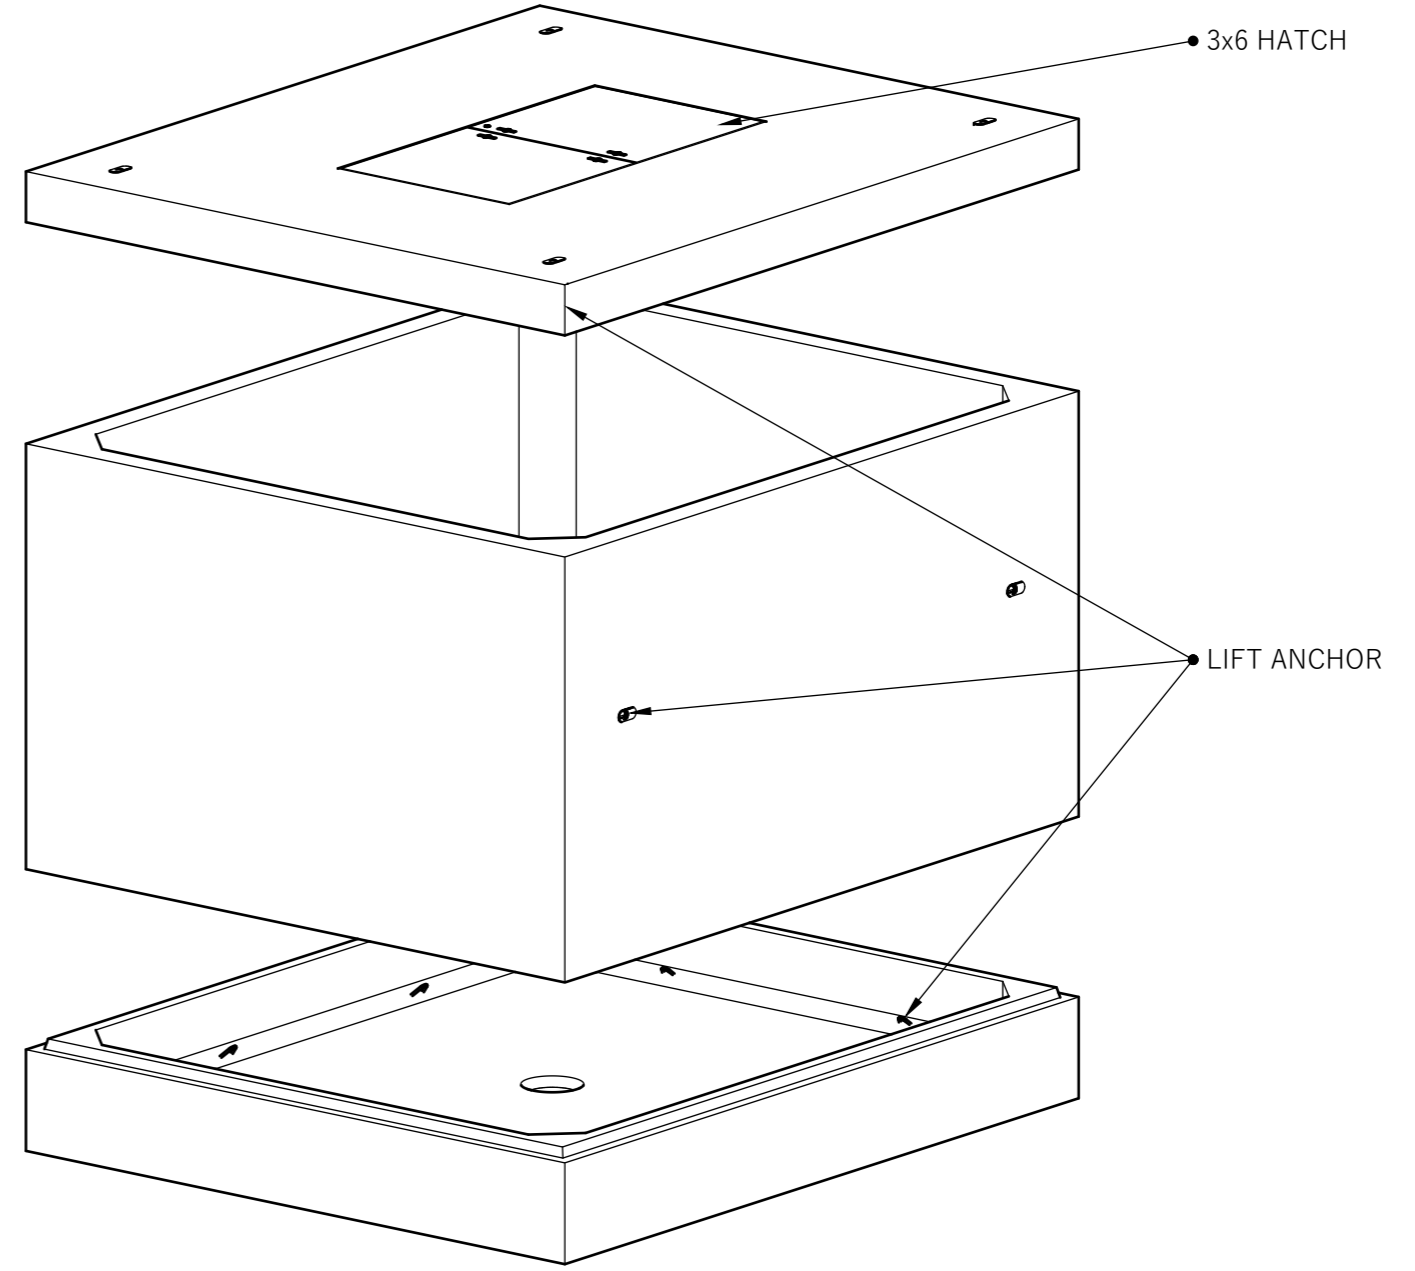

1012 VAULT

SIDE

FRONT

TOP

COVER

DUCT

BASE

1111 NE 11th St.
Redmond OR, 97756
541-923-3272