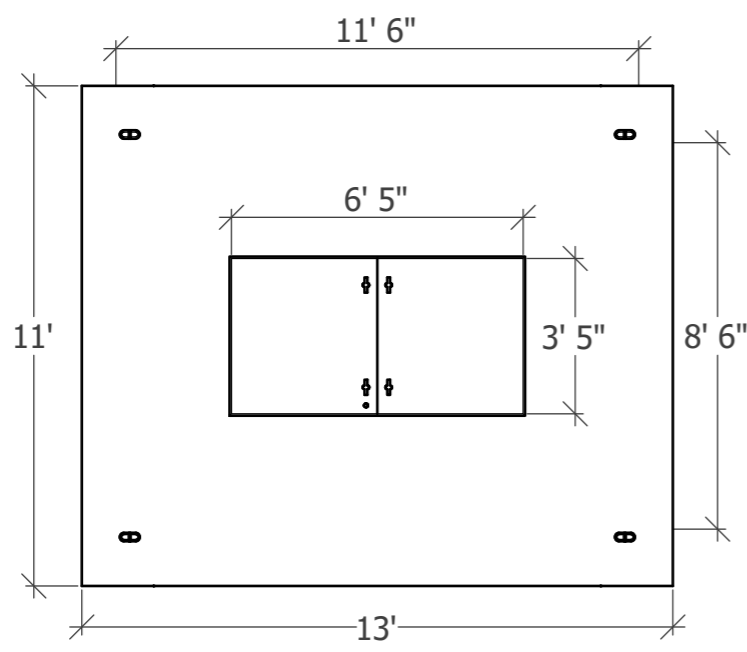

1012 VAULT

SIDE

FRONT

TOP

COVER

DUCT

BASE

1111 NE 11th St.
Redmond OR, 97756
541-923-3272