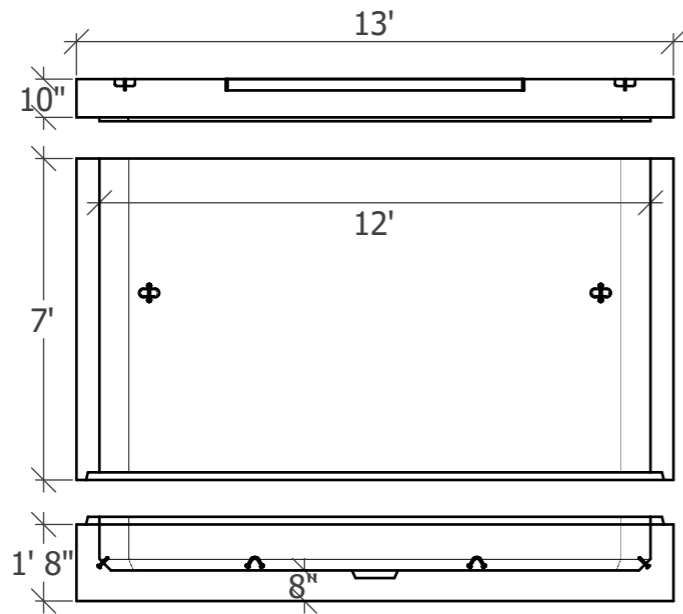

1012 VAULT

SIDE

FRONT

TOP

COVER

DUCT

BASE

1111 NE 11th St.
Redmond OR, 97756
541-923-3272