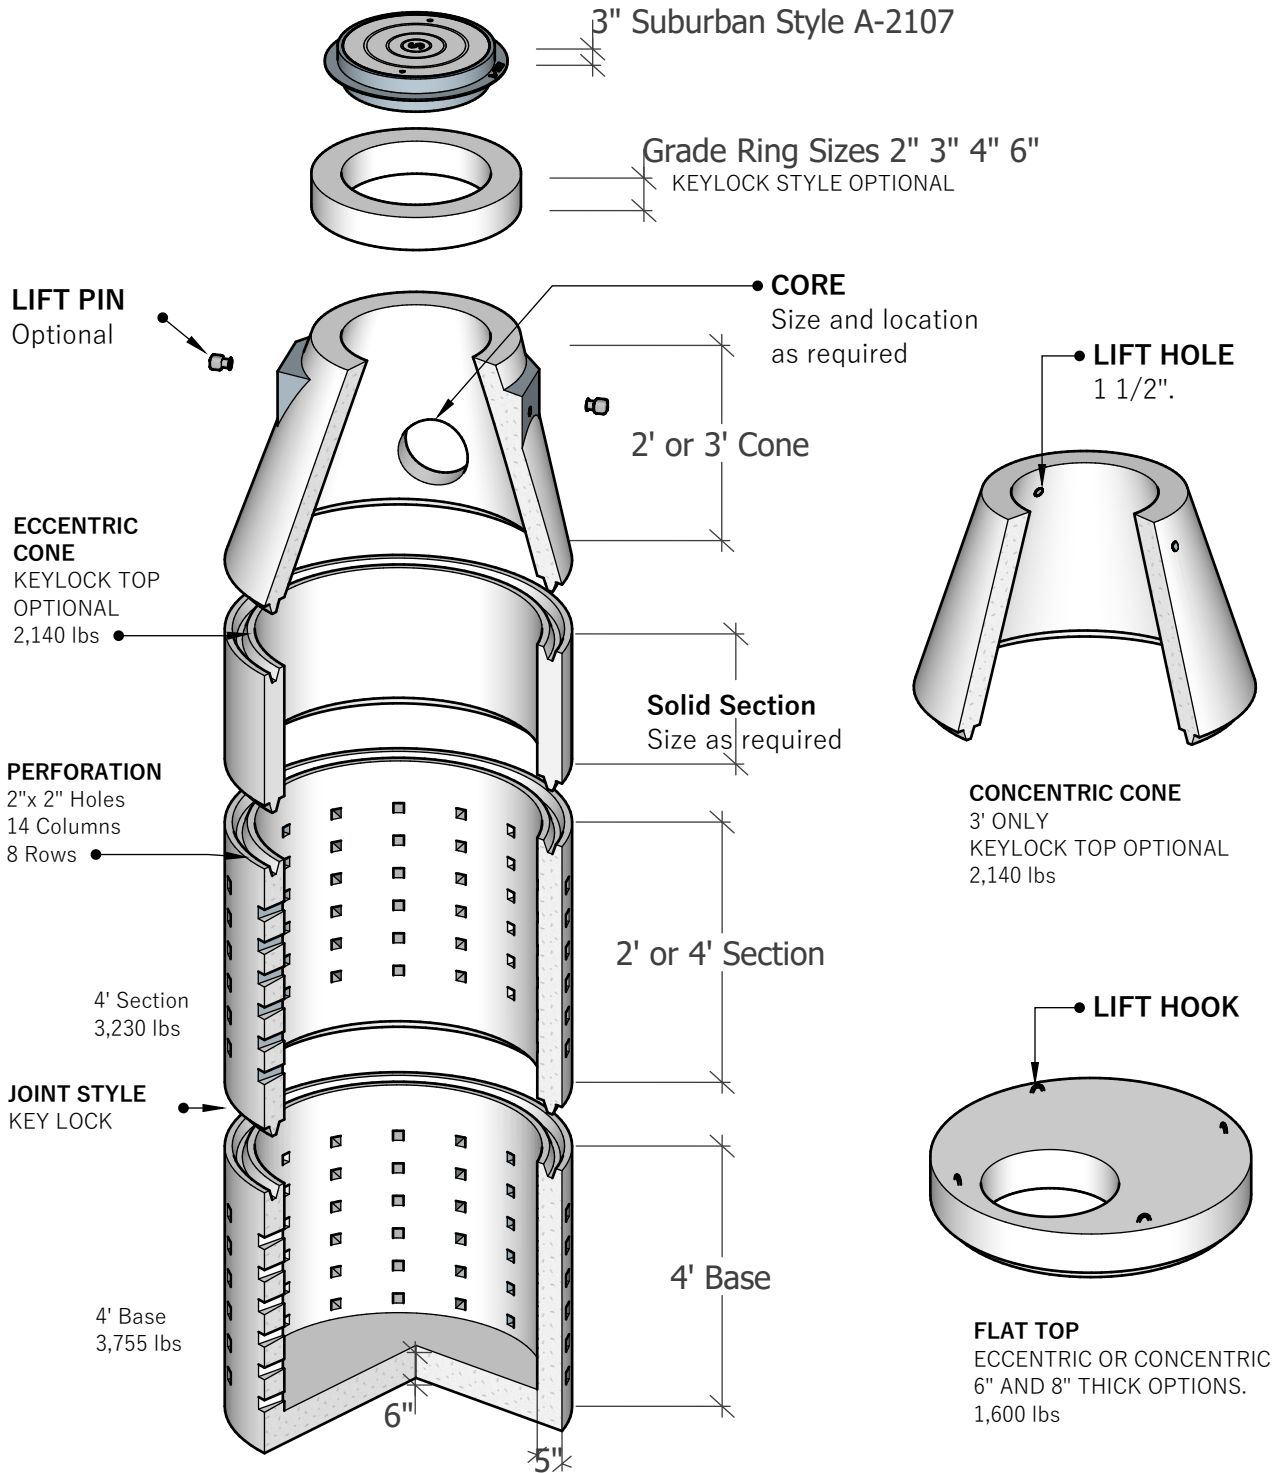

48" Drywell

1111 NE 11th St.
Redmond OR, 97756
541-923-3272

48" Drywell Material

- Includes mesh liner