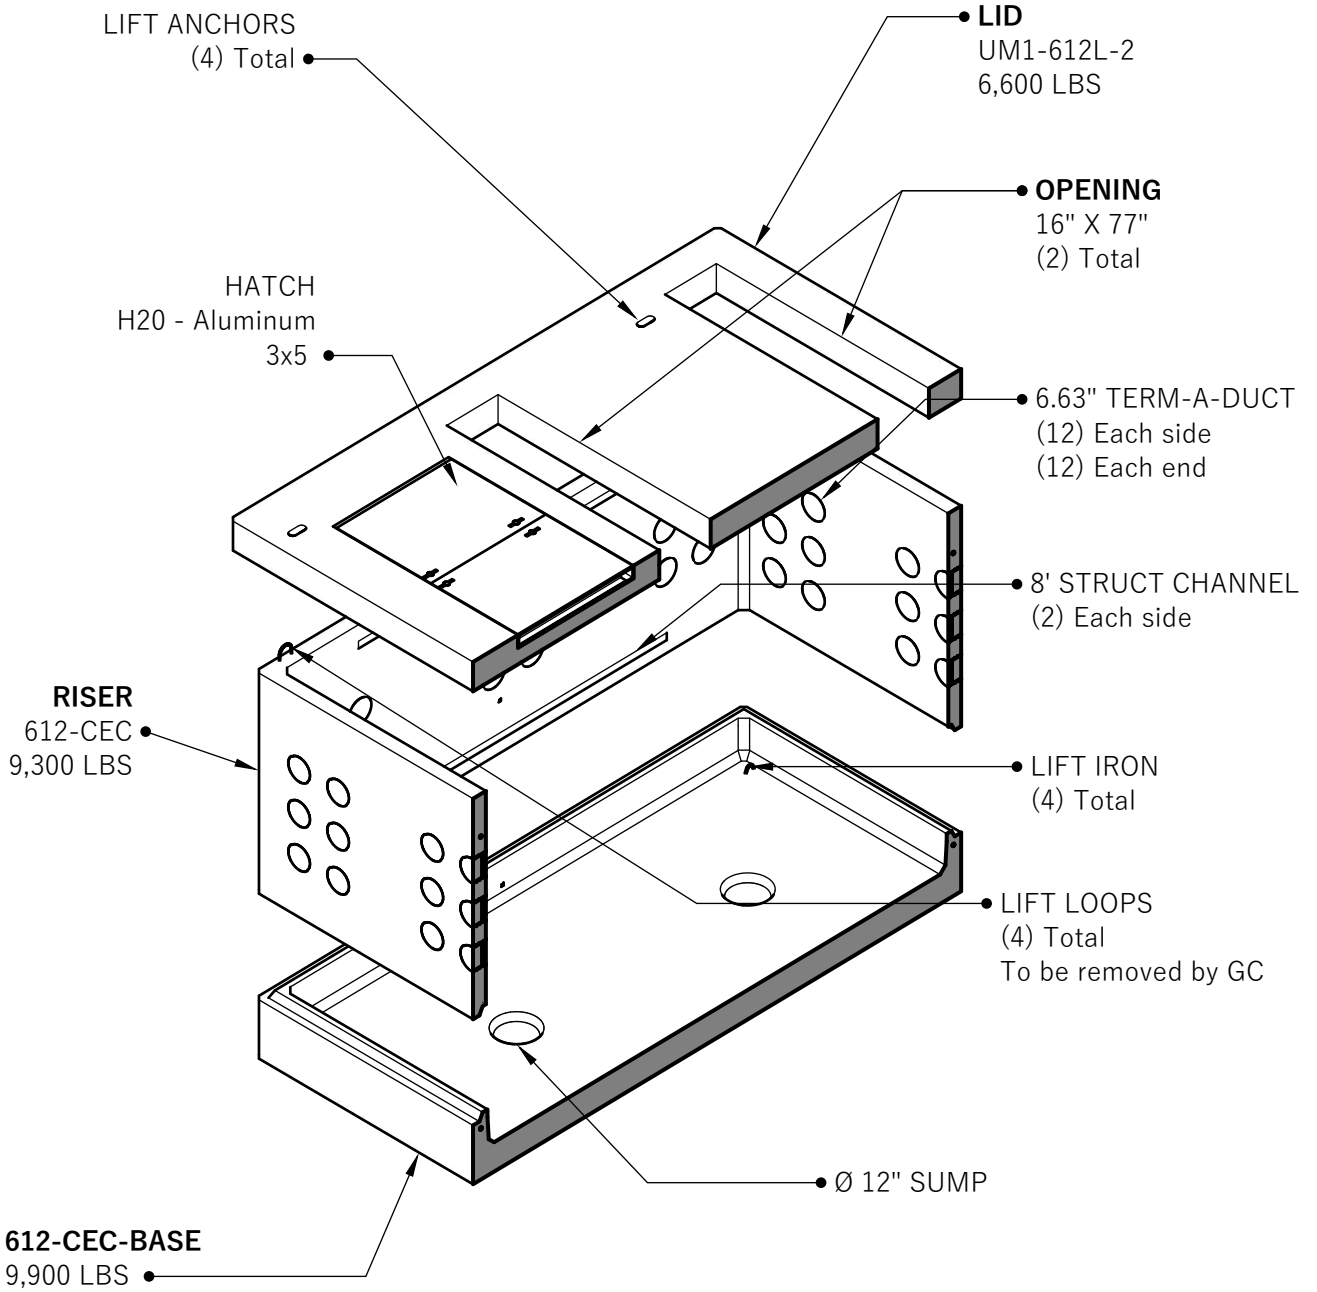

CEC UM1-612L-2

SECTION BB

Customer:
Project:
Product: CEC UM1-612L-2

CEC UM1-612L-2

541-923-3272
 1111 NE 11TH ST.
 REDMOND, OR
 97756