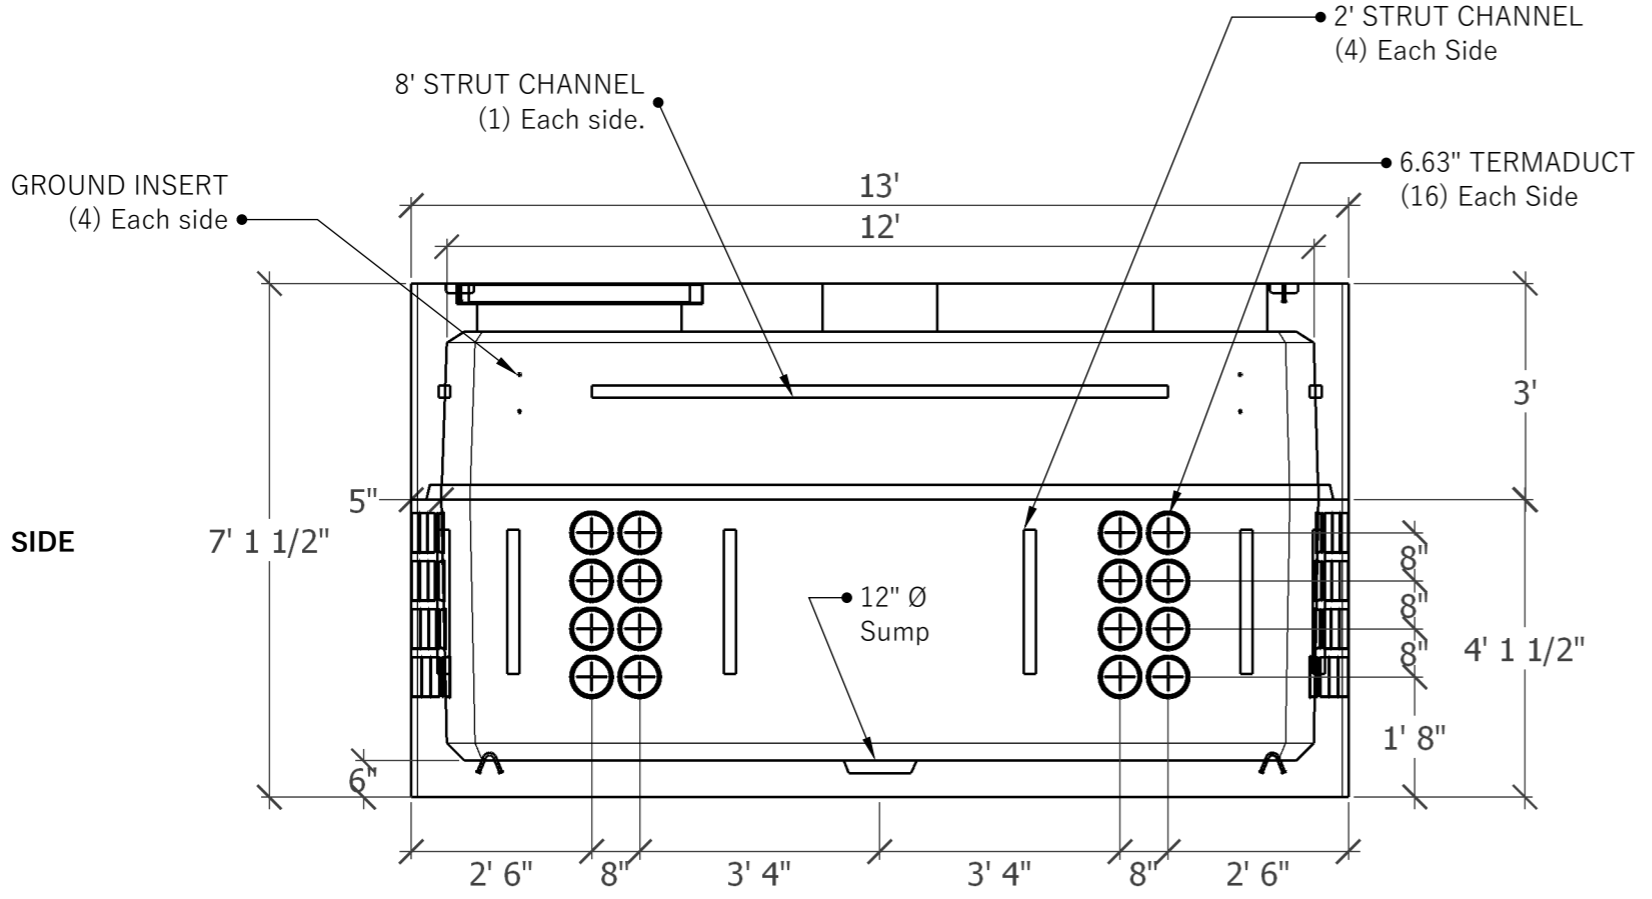

712-CEC-2

1111 NE 11th St.
Redmond OR, 97756
541-728-7506

712-CEC-2
3x6 Door
(2) Block outs 1' 7" x 6' 6"
Plan & Profile View

712-CEC-2-SWITCH

ISO

1111 NE 11th St.
Redmond OR, 97756
541-728-7506

712-CEC-2
3x6 Door
(2) Block outs 1' 7" x 6' 6"
ISO View