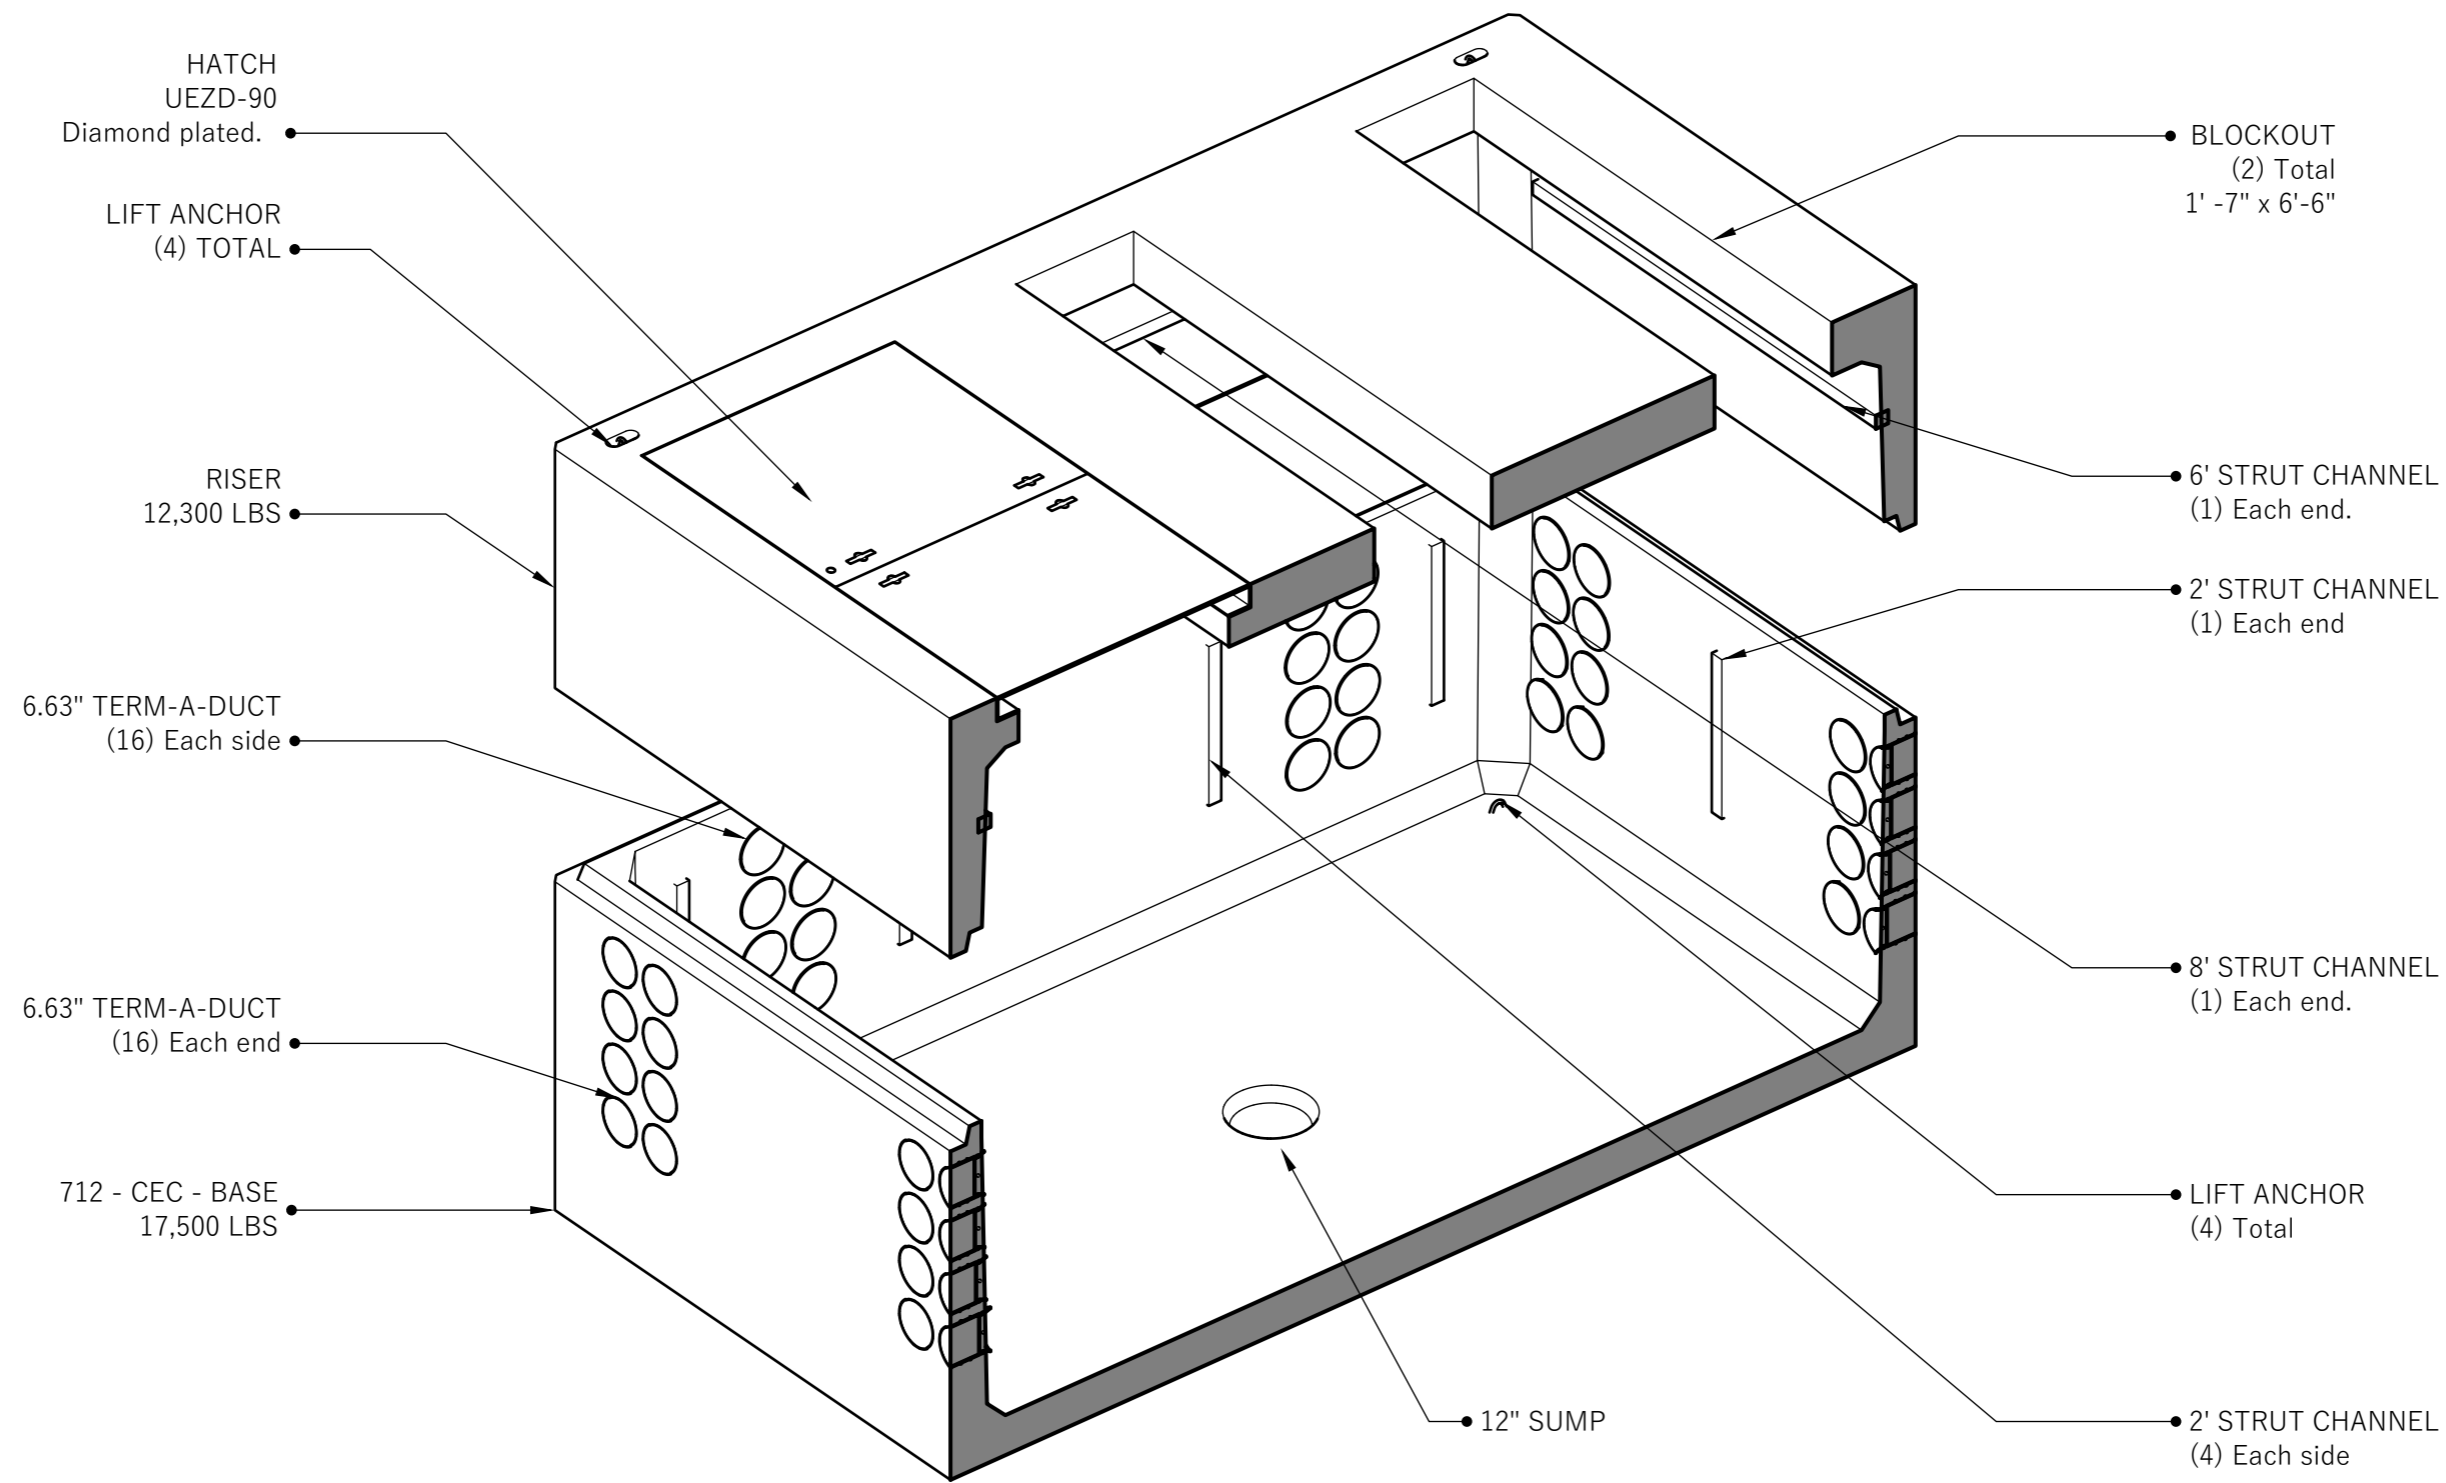

712-CEC-2

1111 NE 11th St.
Redmond OR, 97756
541-728-7506

712-CEC-2
3x6 Door
(2) Block outs 1' 7" x 6' 6"
Plan & Profile View

712-CEC-2-SWITCH

ISO

1111 NE 11th St.
Redmond OR, 97756
541-728-7506

712-CEC-2
3x6 Door
(2) Block outs 1' 7" x 6' 6"
ISO View