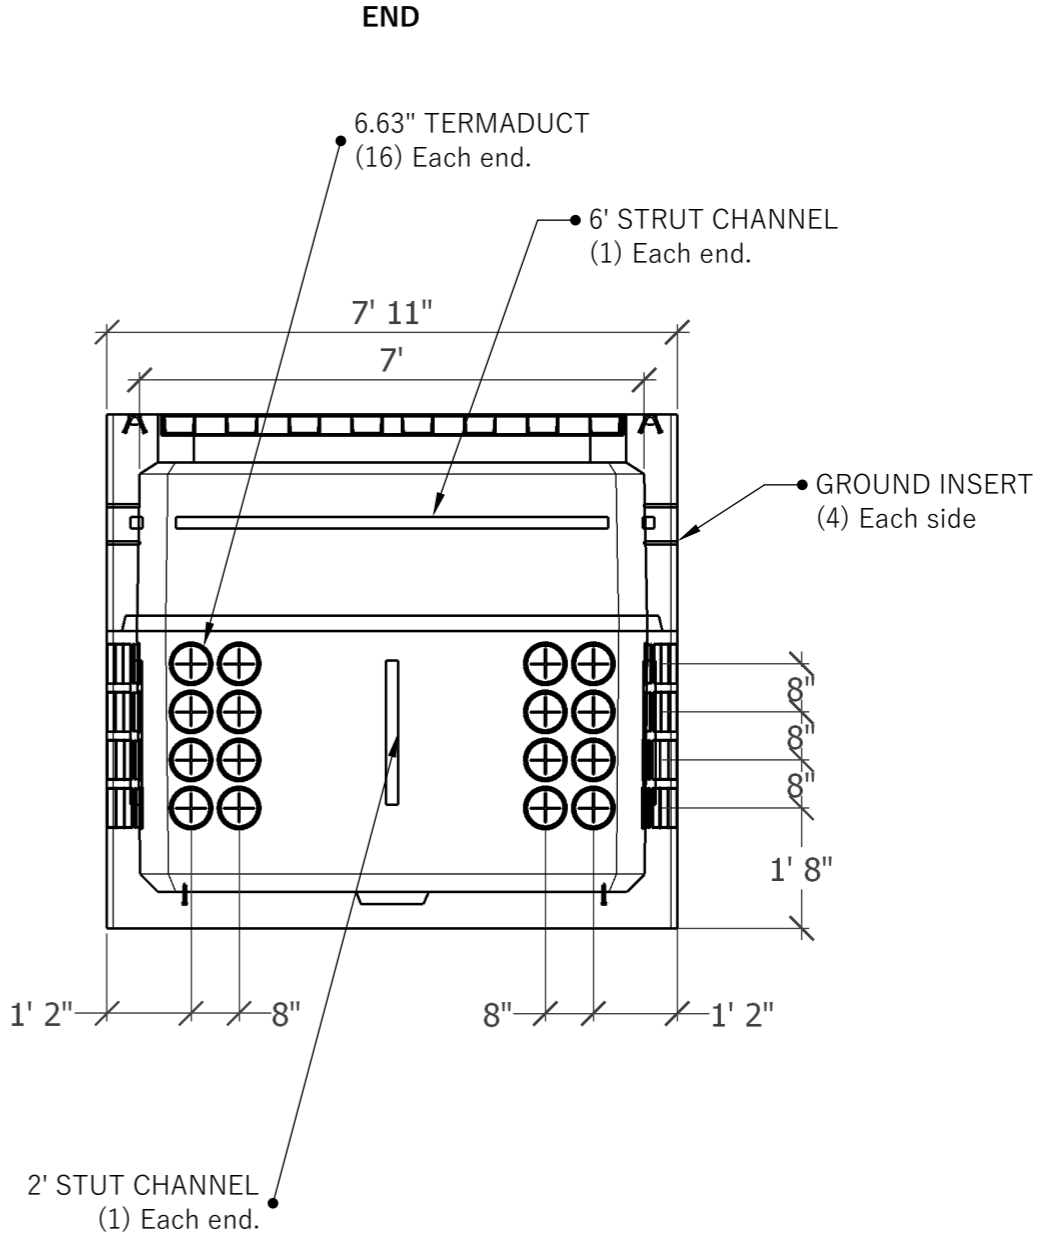

712-CEC-2

1111 NE 11th St.
Redmond OR, 97756
541-728-7506

712-CEC-2
3x6 Door
(2) Block outs 1' 7" x 6' 6"
Plan & Profile View

712-CEC-2-SWITCH

ISO

1111 NE 11th St.
Redmond OR, 97756
541-728-7506

712-CEC-2
3x6 Door
(2) Block outs 1' 7" x 6' 6"
ISO View