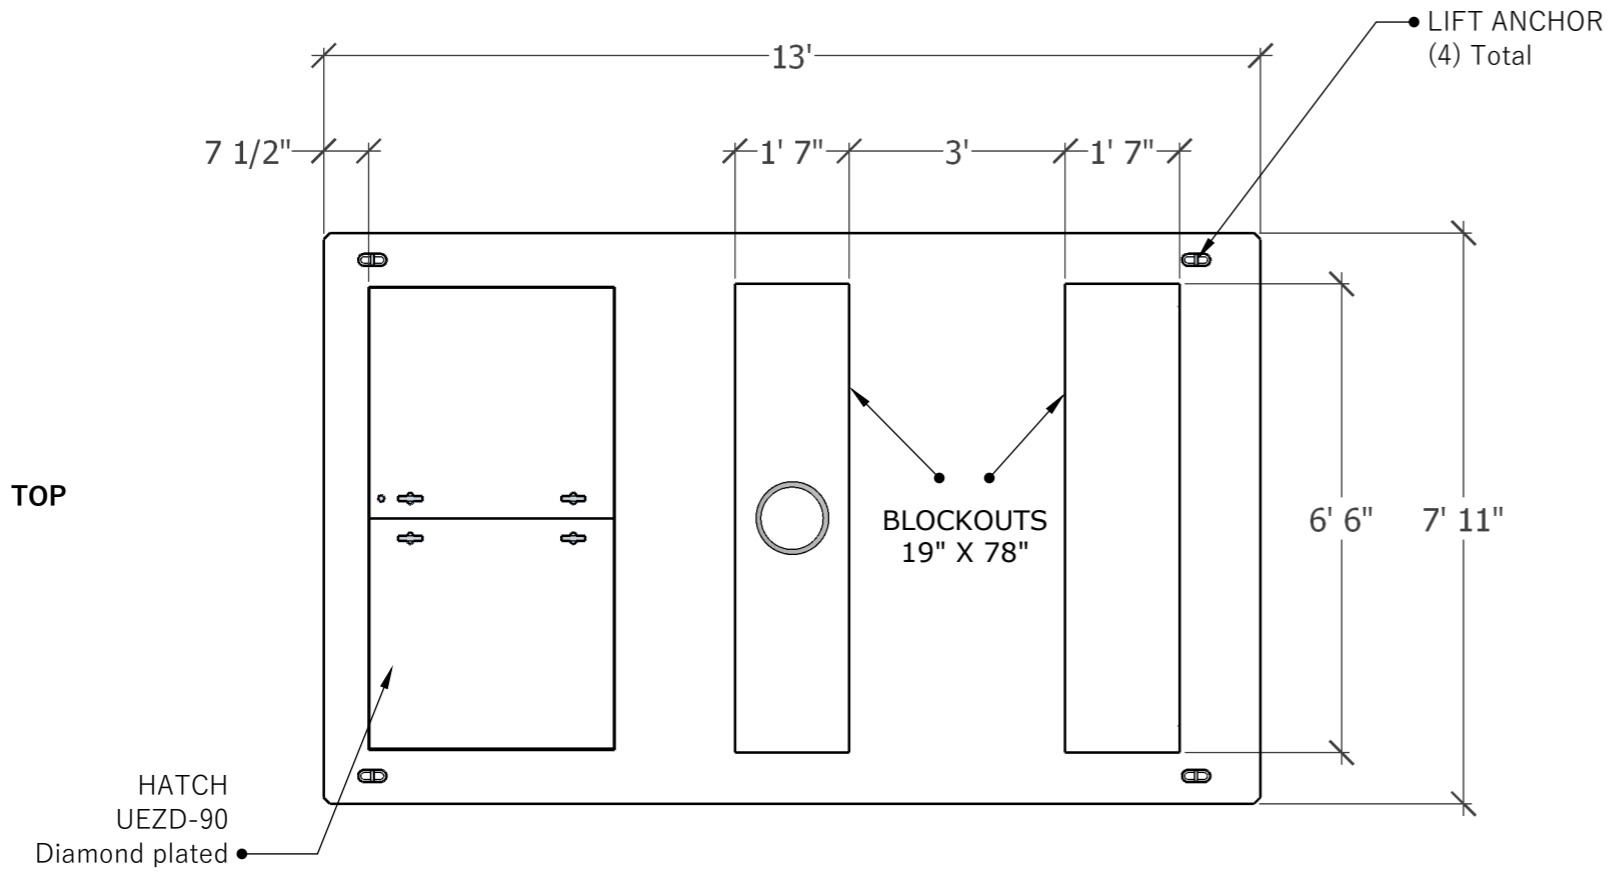

712-CEC-2

1111 NE 11th St.
Redmond OR, 97756
541-728-7506

712-CEC-2
3x6 Door
(2) Block outs 1' 7" x 6' 6"
Plan & Profile View

712-CEC-2-SWITCH

ISO

1111 NE 11th St.
Redmond OR, 97756
541-728-7506

712-CEC-2
3x6 Door
(2) Block outs 1' 7" x 6' 6"
ISO View