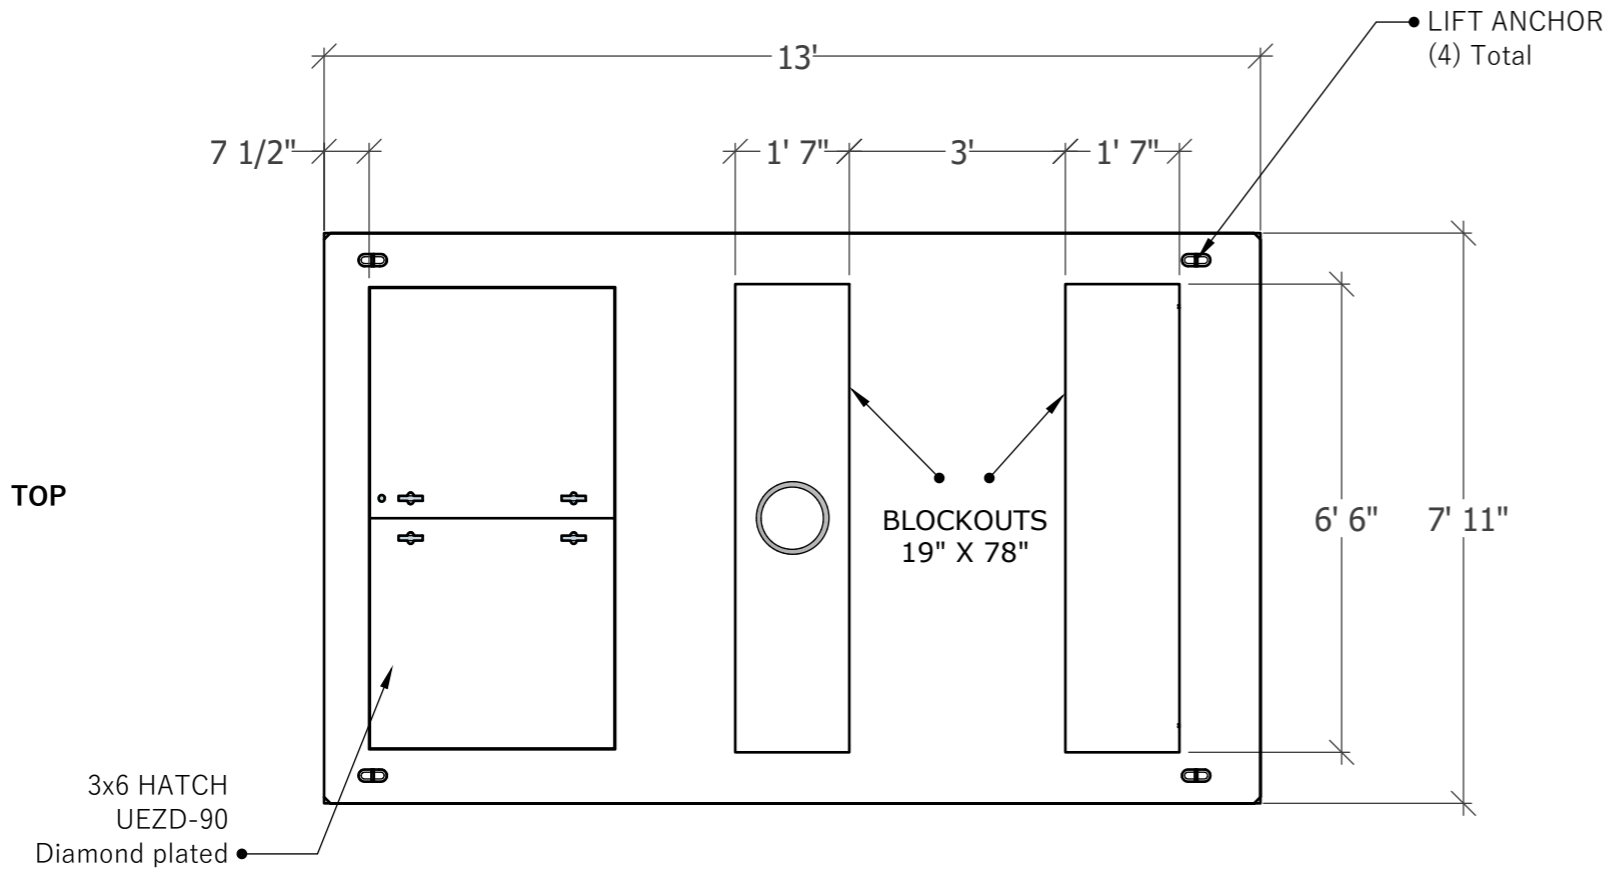

712-CEC-SWITCH-36T

1111 NE 11th St.
Redmond OR, 97756
541-728-7506

712-CEC-SWITCH-36T
3x6 Door
(2) Block outs 1' 7" x 6' 6"
Plan & Profile View

712-CEC-SWITCH-36T

ISO

1111 NE 11th St.
Redmond OR, 97756
541-728-7506

712-CEC-SWITCH-36T
3x6 Door
(2) Block outs 1' 7" x 6' 6"
ISO View