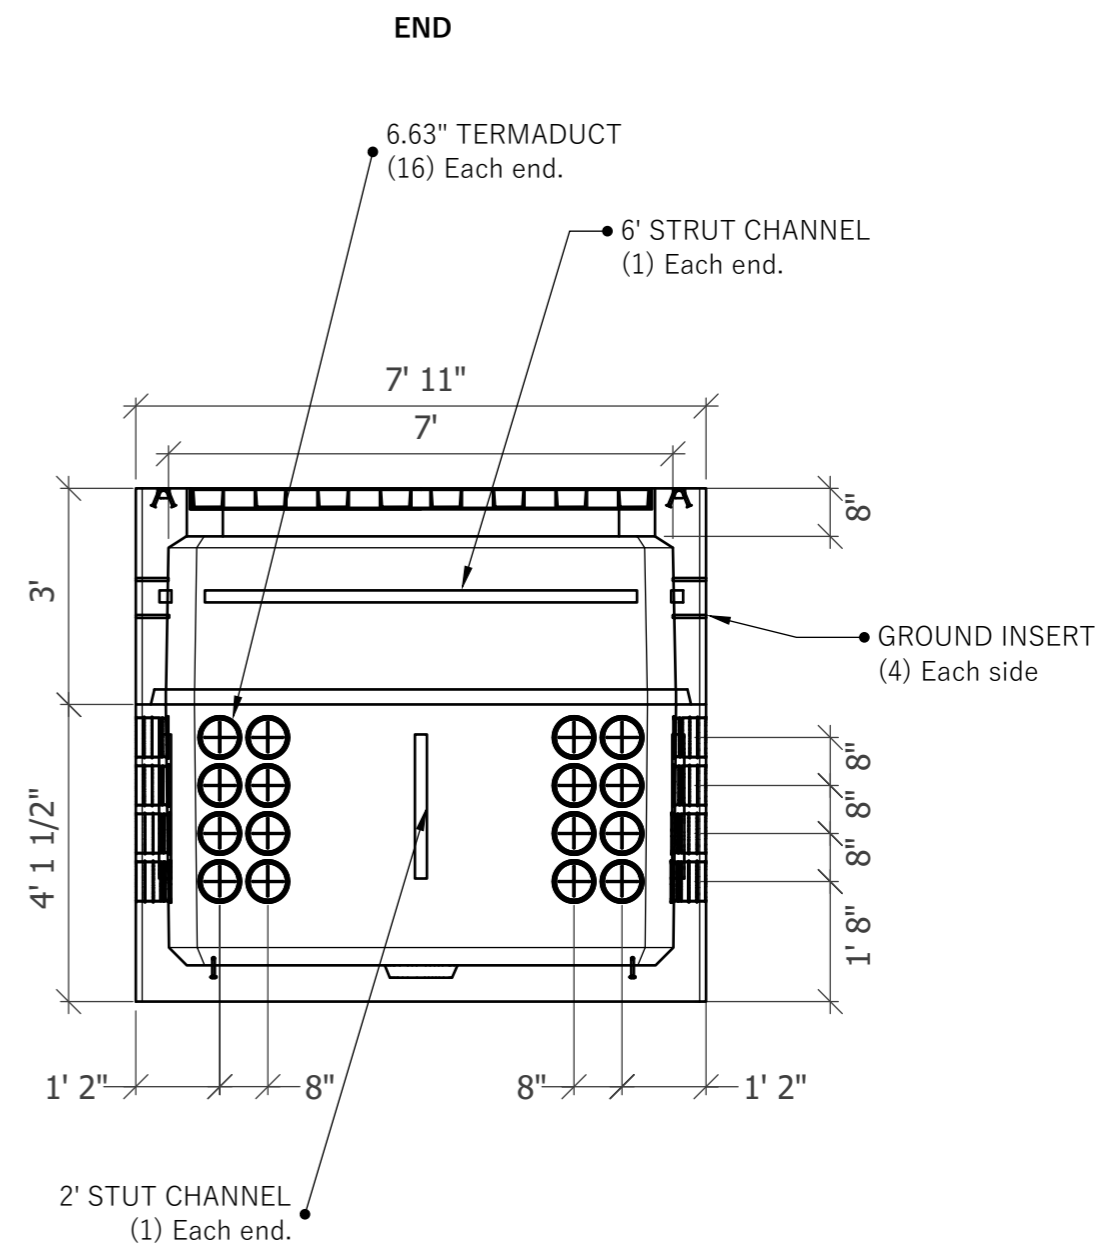

712-CEC-SWITCH-36T

1111 NE 11th St.
Redmond OR, 97756
541-728-7506

712-CEC-SWITCH-36T
3x6 Door
(2) Block outs 1' 7" x 6' 6"
Plan & Profile View

712-CEC-SWITCH-36T

ISO

1111 NE 11th St.
Redmond OR, 97756
541-728-7506

712-CEC-SWITCH-36T
3x6 Door
(2) Block outs 1' 7" x 6' 6"
ISO View