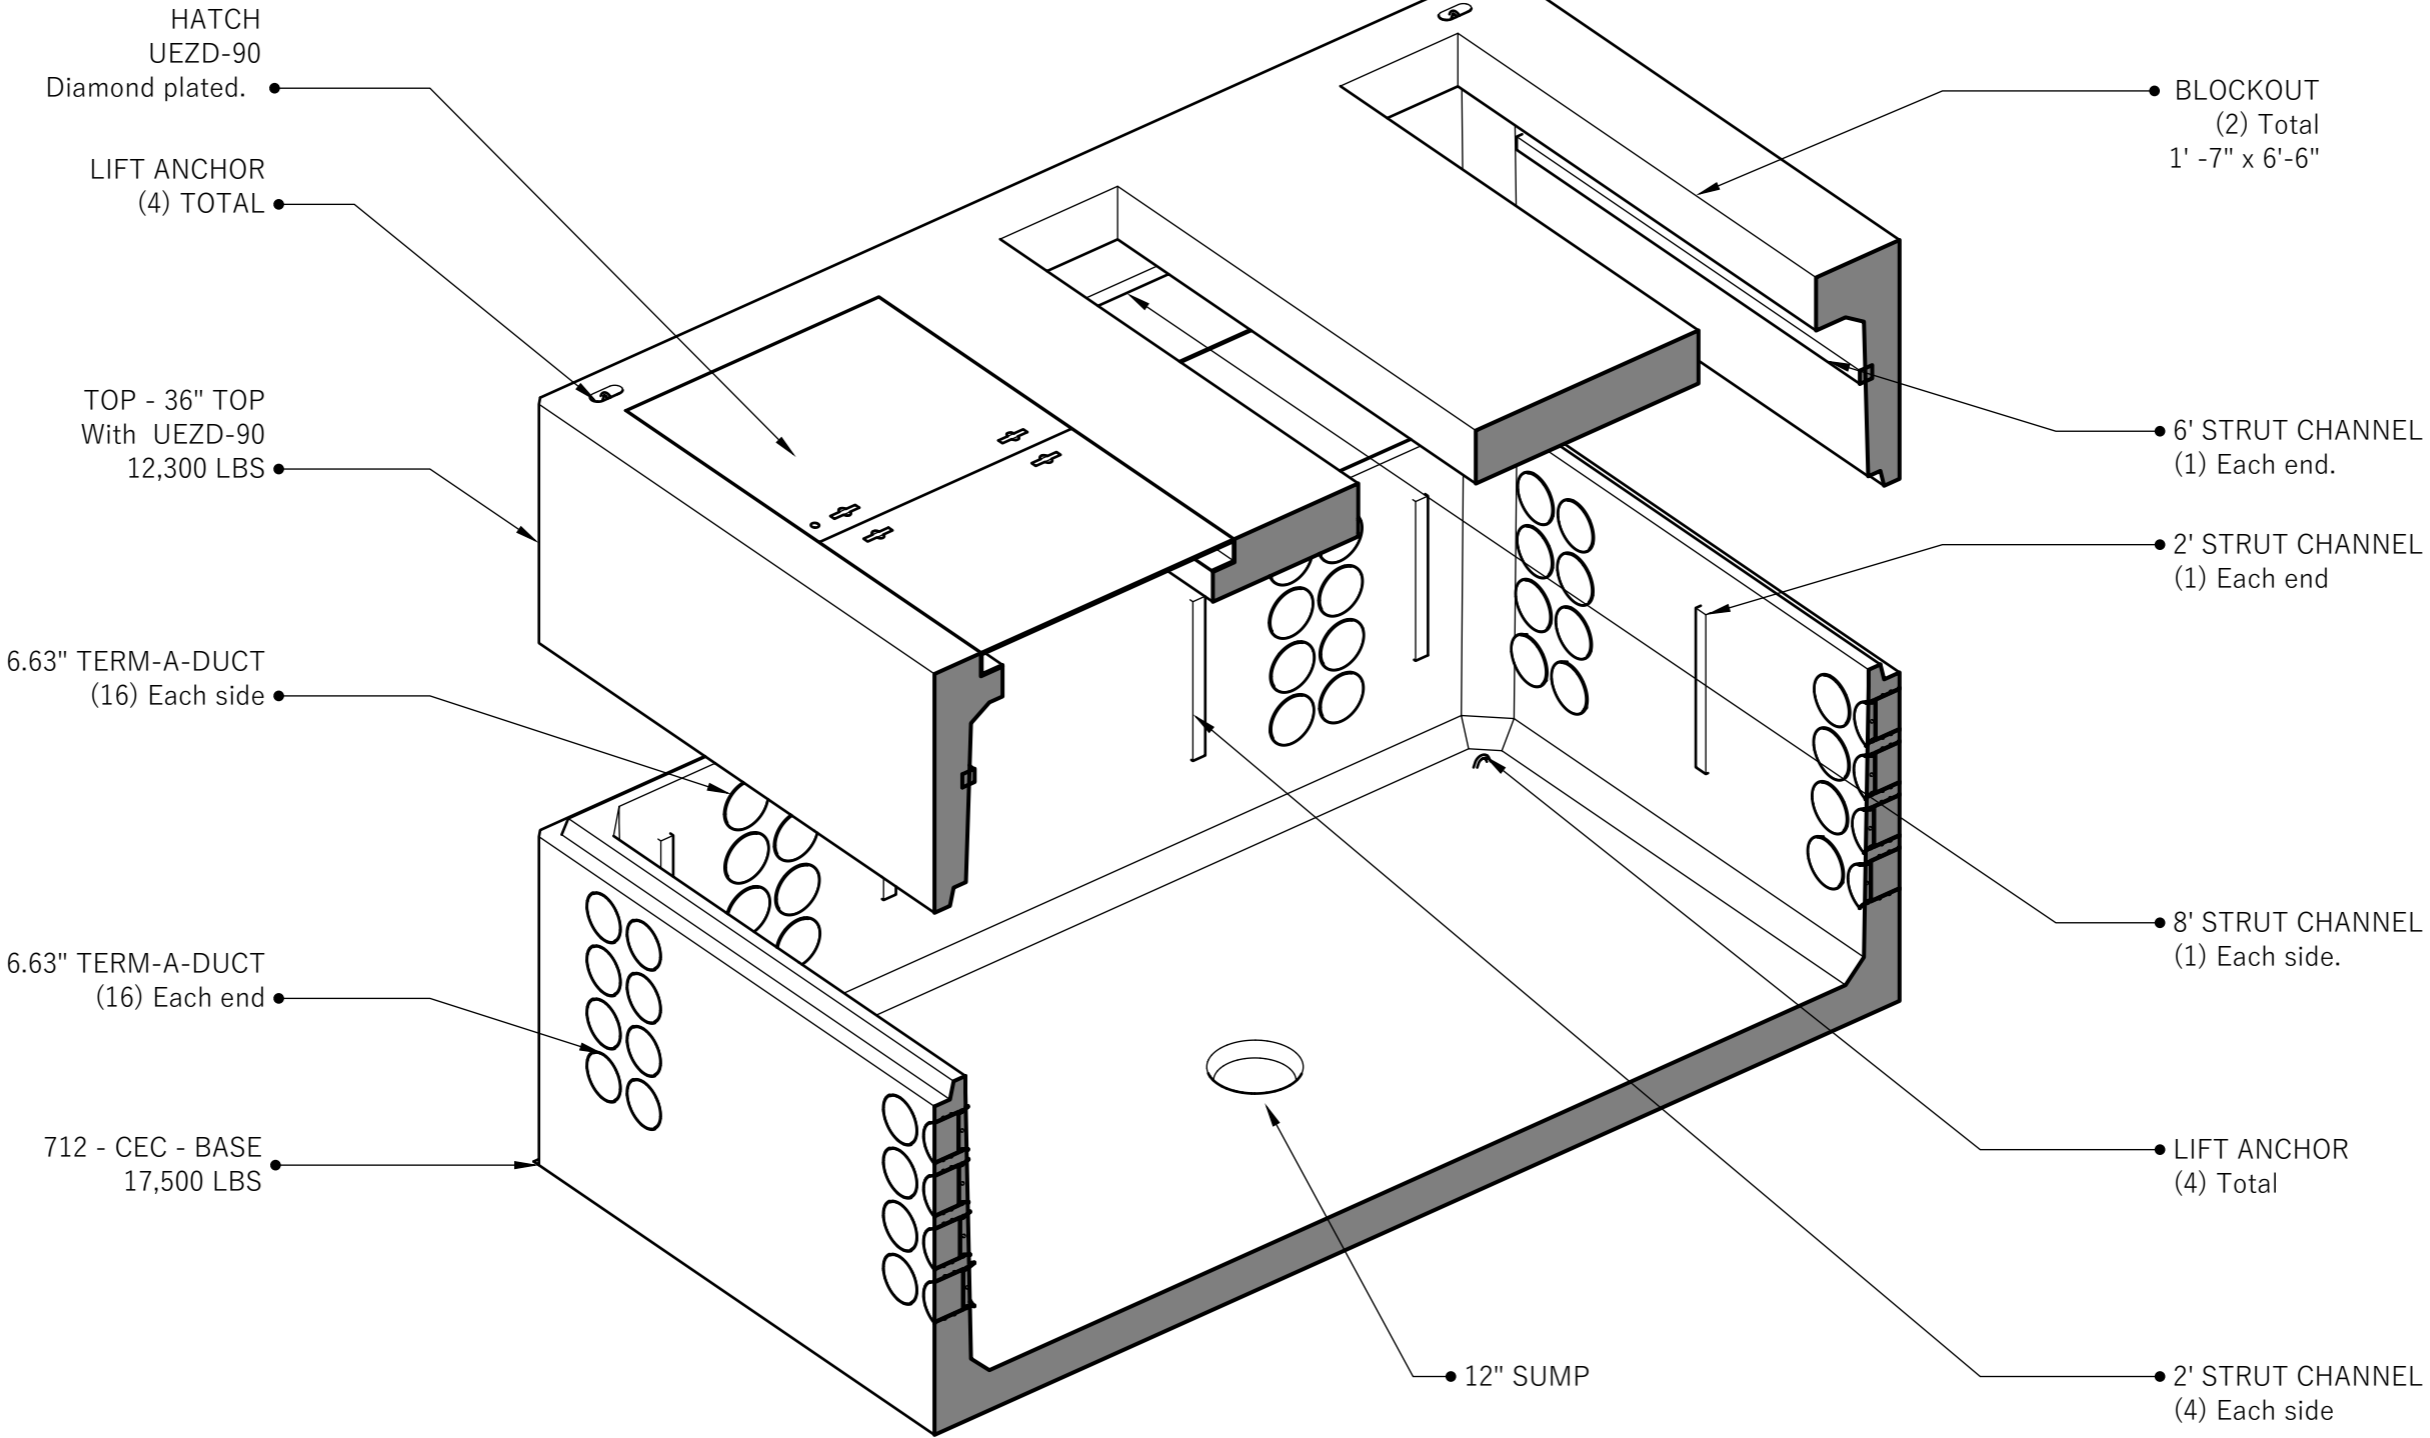

712-CEC-SWITCH-36T

1111 NE 11th St.
Redmond OR, 97756
541-728-7506

712-CEC-SWITCH-36T
3x6 Door
(2) Block outs 1' 7" x 6' 6"
Plan & Profile View

712-CEC-SWITCH-36T

ISO

1111 NE 11th St.
Redmond OR, 97756
541-728-7506

712-CEC-SWITCH-36T
3x6 Door
(2) Block outs 1' 7" x 6' 6"
ISO View