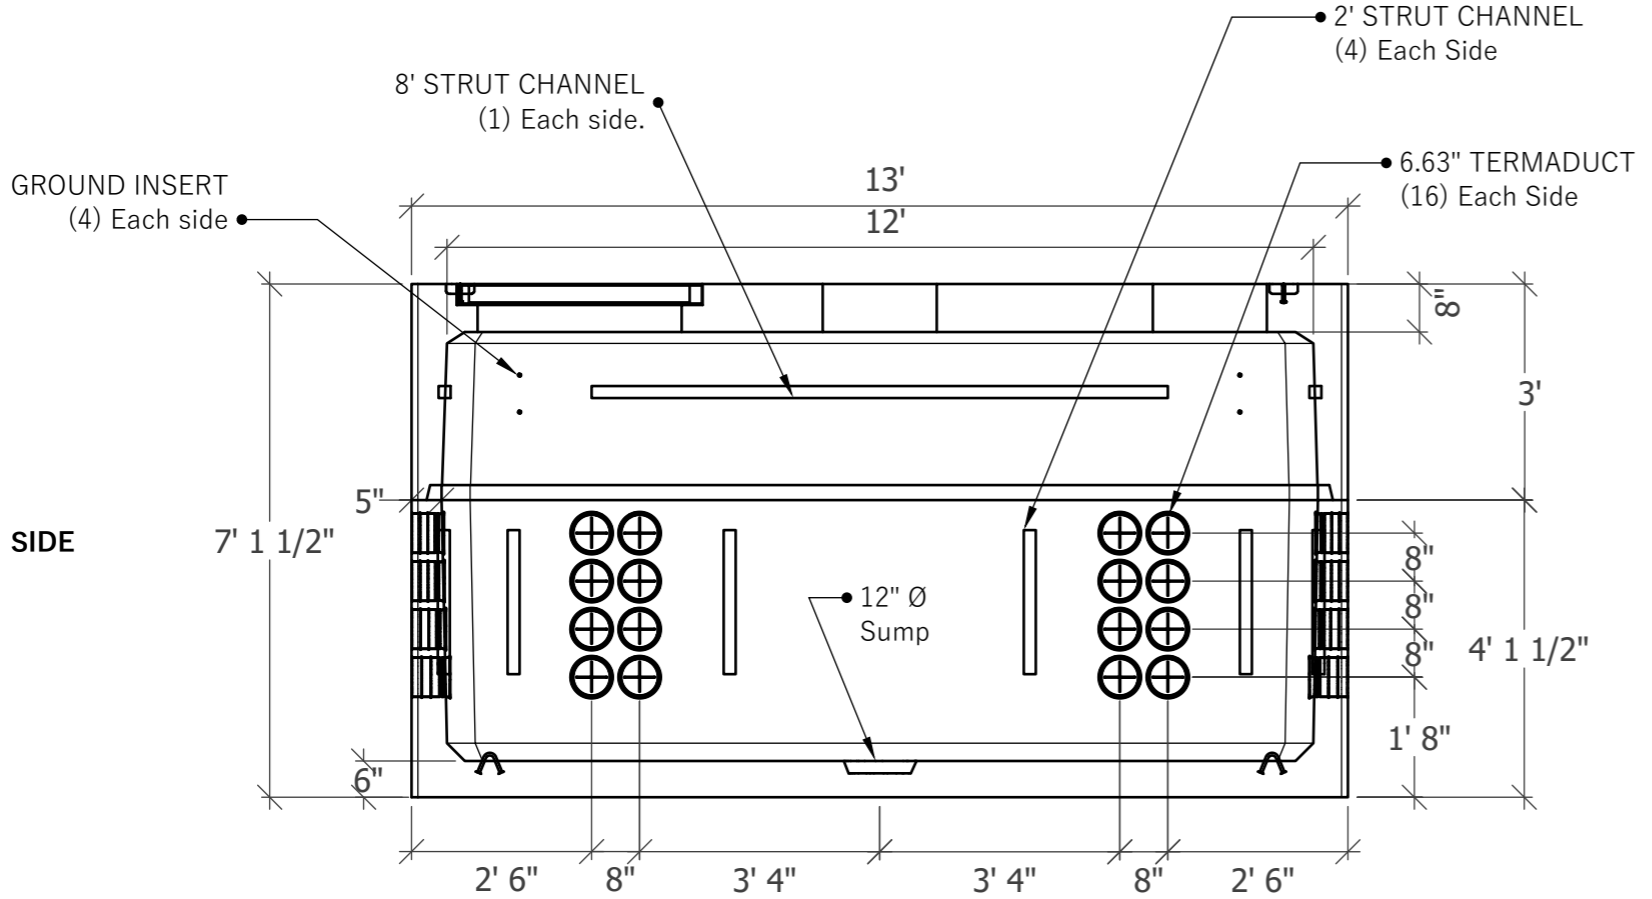

712-CEC-SWITCH-36T

1111 NE 11th St.
Redmond OR, 97756
541-728-7506

712-CEC-SWITCH-36T
3x6 Door
(2) Block outs 1' 7" x 6' 6"
Plan & Profile View

712-CEC-SWITCH-36T

ISO

1111 NE 11th St.
Redmond OR, 97756
541-728-7506

712-CEC-SWITCH-36T
3x6 Door
(2) Block outs 1' 7" x 6' 6"
ISO View