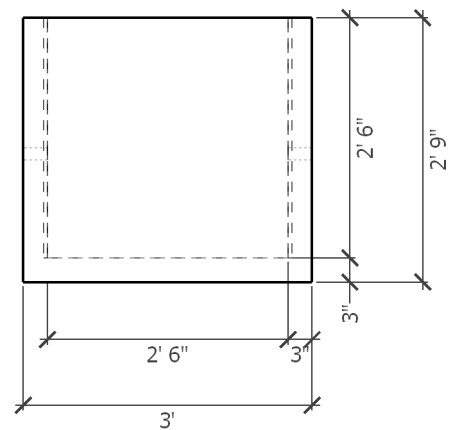

3050 WA

PLAN VIEW

SIDE VIEW

END VIEW

Customer:

Project:

Product:

3050 WA

541-923-3272
1111 NE 11TH ST.
REDMOND, OR
97756

3050 WA

ISO VIEW

OPTIONAL CORE SIZES
AVAILABLE
UPON REQUEST.

Customer:

Project:

Product:

3050 WA