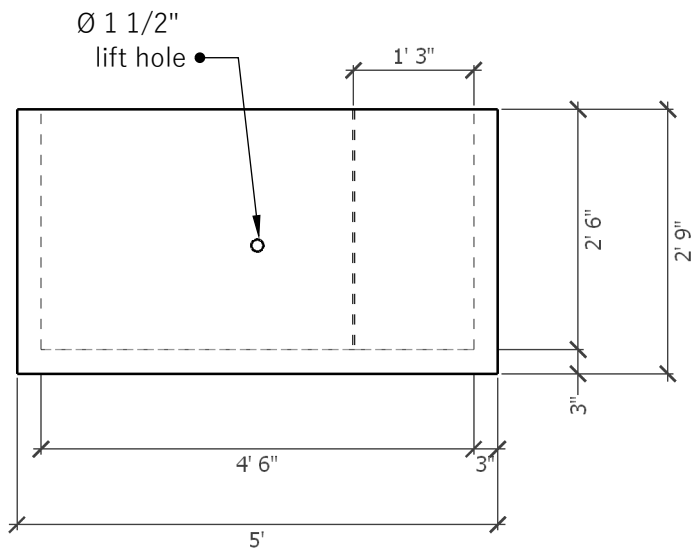

3050 WA

PLAN VIEW

SIDE VIEW

END VIEW

Customer:

Project:

Product:

3050 WA

541-923-3272
1111 NE 11TH ST.
REDMOND, OR
97756

3050 WA

ISO VIEW

OPTIONAL CORE SIZES
AVAILABLE
UPON REQUEST.

Customer:

Project:

Product:

3050 WA