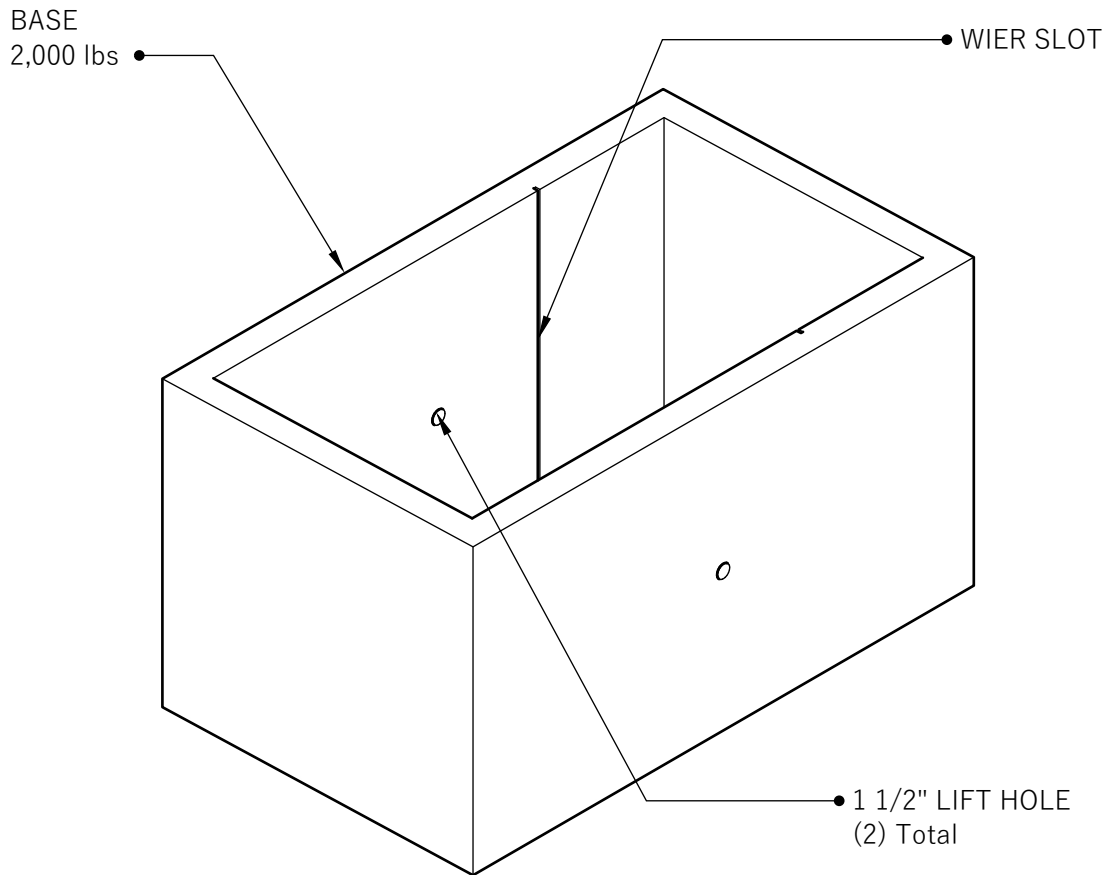

3050 WA

PLAN VIEW

SIDE VIEW

END VIEW

Customer:

Project:

Product:

3050 WA

541-923-3272
1111 NE 11TH ST.
REDMOND, OR
97756

3050 WA

ISO VIEW

OPTIONAL CORE SIZES
AVAILABLE
UPON REQUEST.

Customer:

Project:

Product:

3050 WA