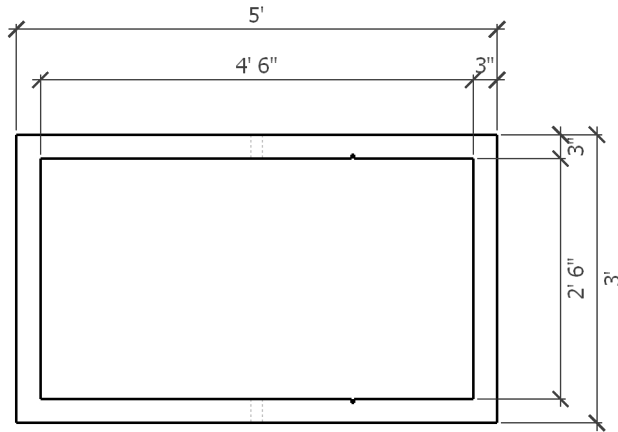

3050 WA

PLAN VIEW

SIDE VIEW

END VIEW

Customer:

Project:

Product:

3050 WA

541-923-3272
1111 NE 11TH ST.
REDMOND, OR
97756

3050 WA

ISO VIEW

OPTIONAL CORE SIZES
AVAILABLE
UPON REQUEST.

Customer:

Project:

Product:

3050 WA